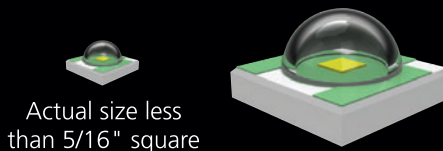

Warranty

*Baci mirrors are warranted to the original purchaser against mechanical defects in materials and workmanship for a period of five years from the date of purchase. Damage caused by improper installation, misuse, abuse, alteration or improper maintenance is not covered. This warranty is limited to repair or (at our option) replacements and does not cover any incidental costs. Should a repair become necessary contact our customer service department at (800) 327-6585.

High Power LEDs

All Baci Junior mirrors are built with a proprietary, custom designed light engine incorporating three of the latest state-of-the-art high output LEDs. They include features for electrical, optical and thermal management to provide more than 500 lumens of Neutral White life over their 50,000 to 100,000 hour life. That's more light than a 50 watt household lamp at 80% less energy consumption.