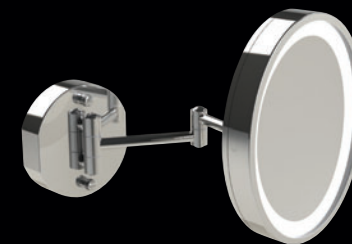

Wall Mirrors

BJR-10 Oval

Mirror body 7" wide x 9" high
Folds to 7 5/8" wide x 9" high x 4 3/4" deep
Canopy is 4 3/4" wide x 5" high
Maximum extension 13 1/4"