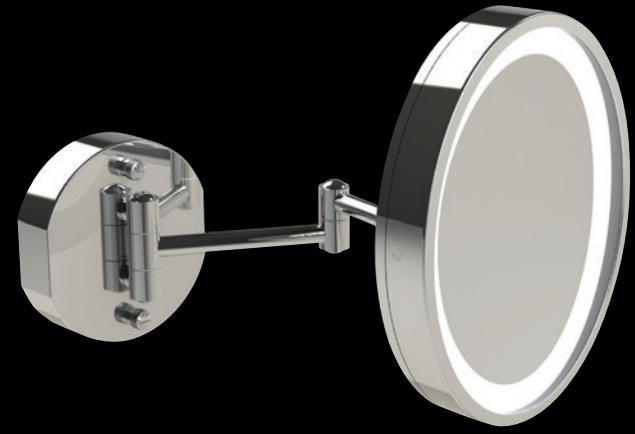

NEW FOR 2011

Vanity Top Mirrors

BJR-110 Oval

Mirror body 7" wide x 9" high
OA height 18" x 7" wide
6 1/4" diameter weighted base

With 5' grounded cord and
rocker switch

BJR-120 Rectangle

Mirror body 8" wide x 9" high
OA height 18" x 8" wide
6 1/4" diameter weighted base

With 5' grounded cord and
rocker switch

BJR-130 Round

Mirror body 9" diameter
OA height 18" x 9" wide
6 1/4" diameter weighted base

With 5' grounded cord and
rocker switch

BACI
BY REMCRAFT
12870 NW 45th Ave.
Miami, FL 33054

Baci Junior

Deluxe Make-Up Mirrors

- ✓ High output LED lighting
- ✓ 5X optical glass mirror
- ✓ Solid brass construction

BACI
BY REMCRAFT

All Baci Junior LED Mirrors Feature

- High power, Neutral White LED lighting
- 5X, distortion-free, optical glass mirrors
- Solid brass construction
- Choose from chrome, nickel or bronze finishes
- UL Listed suitable for use in commercial or household applications and for damp locations
- 5 year warranty*
- Operate on universal voltages - 100 to 240 Volts 50 or 60 Hertz - 8.5 Watts
- All metal, solid brass body
- Easy to use rocker switch
- Quality
- Luxury
- Dependability
- Precision manufacturing
- Environmentally friendly - the electrical and electronic components in Baci Junior mirrors meet UL, CSA and EN safety standards, FCC requirements for electromagnetic interference, California Title IV requirements for low energy consumption, are ROHS compliant and are lead and mercury free

High Power LEDs

All Baci Junior mirrors are built with a proprietary, custom designed light engine incorporating three of the latest state-of-the-art high output LEDs. They include features for electrical, optical and thermal management to provide more than 500 lumens of Neutral White life over their 50,000 to 100,000 hour life. That's more light than a 50 watt household lamp at 80% less energy consumption.