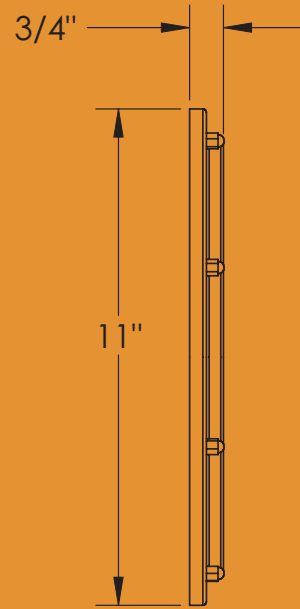

Unlighted Porthole Mirror