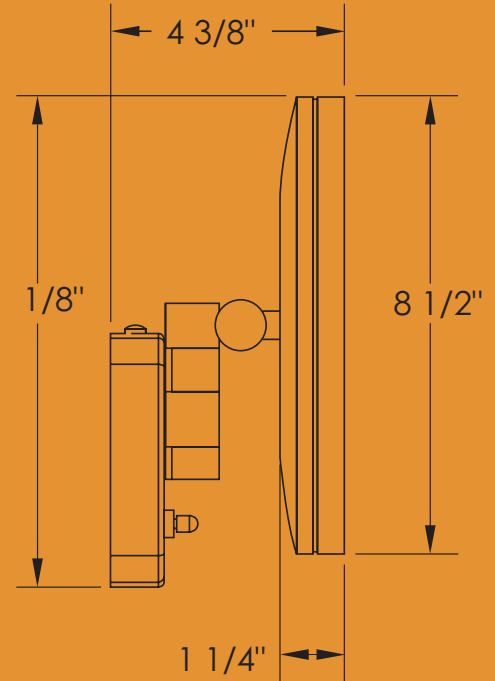

## **E22-LED**

DOUBLE ARM MIRROR WITH LED HALO LIGHT

5X mirror

Backplate is 4 1/2" square

Mirror tilts and swivels in all directions

UL® Listed

8" wide x 10" high body

10" wide x 14" high

## **E26-LED**

MIRROR WITH LED HALO LIGHT

5X mirror

UL® Listed

8" wide x 10" high body

4 1/2" square base

18" high

Solid brass construction  
Optical quality glass mirror  
Cool bright white LED Halo Light  
Draws only an energy saving 3 watts  
Choose from Chrome or  
Satin Nickel finishes  
Furnished with cord and plug

### REVERSIBLE UNLIGHTED MIRROR

5X mirror on the front, plain mirror on the back

8" wide x 10" high body

4 1/2" square base

18" high

Solid brass construction

Optical quality glass mirrors

Choose from Chrome or

## **E2-LED**

DOUBLE ARM SINGLE SIDE MIRROR  
WITH LED HALO LIGHT  
5X mirror  
8 1/2" diam body  
9 1/8" wide x 9 1/8" high x 4 3/8" deep  
Extends 4 3/8" to 15 3/8"  
Backplate is 3 1/8" wide x 4 3/4" high  
Mirror swivels and tilts in all directions  
UL® Listed