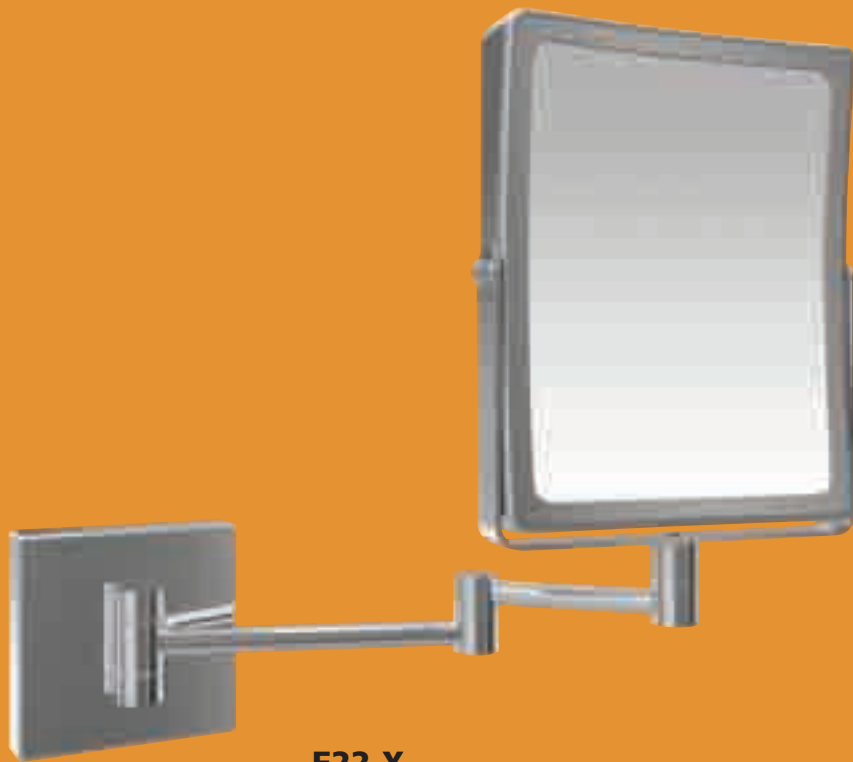

# LED Rectangular Wall Mirror

Extends 2" to 14"

Solid brass construction

Optical quality glass mirror

Cool bright white LED Halo light

Draws only an energy saving 3 watts

Choose from Chrome or Satin Nickel finishes

Hard-wired only

## **E26-LED**

MIRROR WITH LED HALO LIGHT

5X mirror

UL® Listed

8" wide x 10" high body

4 1/2" square base

18" high

Solid brass construction  
Optical quality glass mirror  
Cool bright white LED Halo Light  
Draws only an energy saving 3 watts  
Choose from Chrome or  
Satin Nickel finishes  
Furnished with cord and plug

# Unlighted Rectangular Wall Mirror