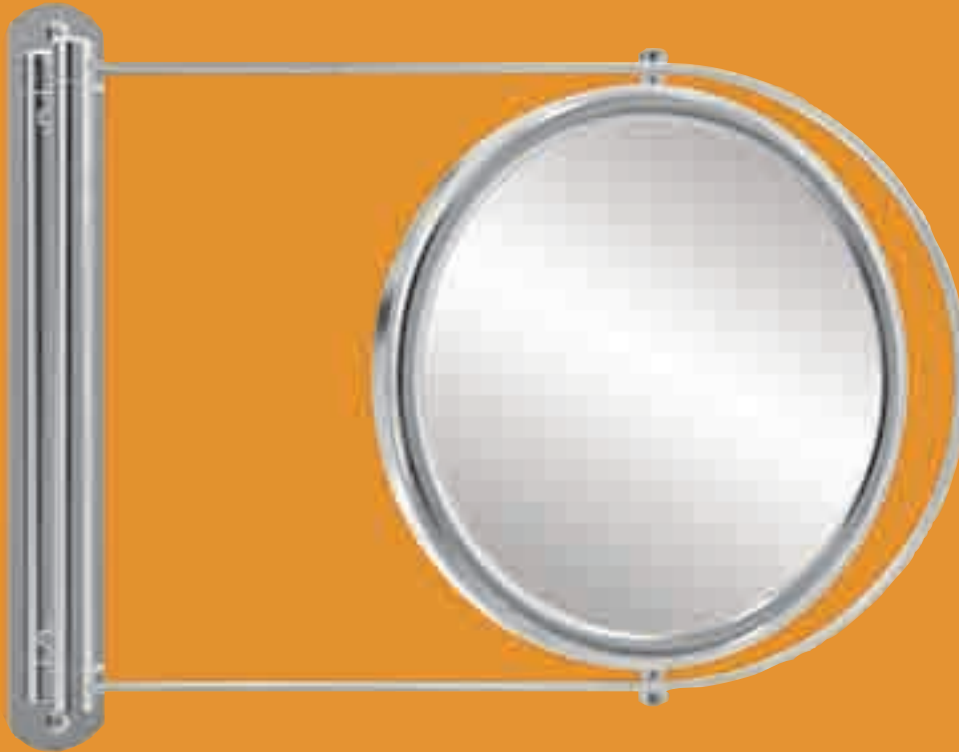

Unlighted Swing-Out Wall Mirror

E3-X

ADJUSTABLE, UNLIGHTED

5X mirror on the front, plain mirror on the back

Swivels 180° on the wall and rotates 360° on the arm

9" diam mirror

Body 15" wide x 12" high x 1" deep

Solid brass construction

Optical quality glass mirrors

Choose from Chrome or Satin Nickel finishes

Packed in a 4-color gift box