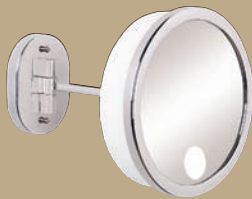

Additional Products by Remcraft

M3-S-WB Mirror