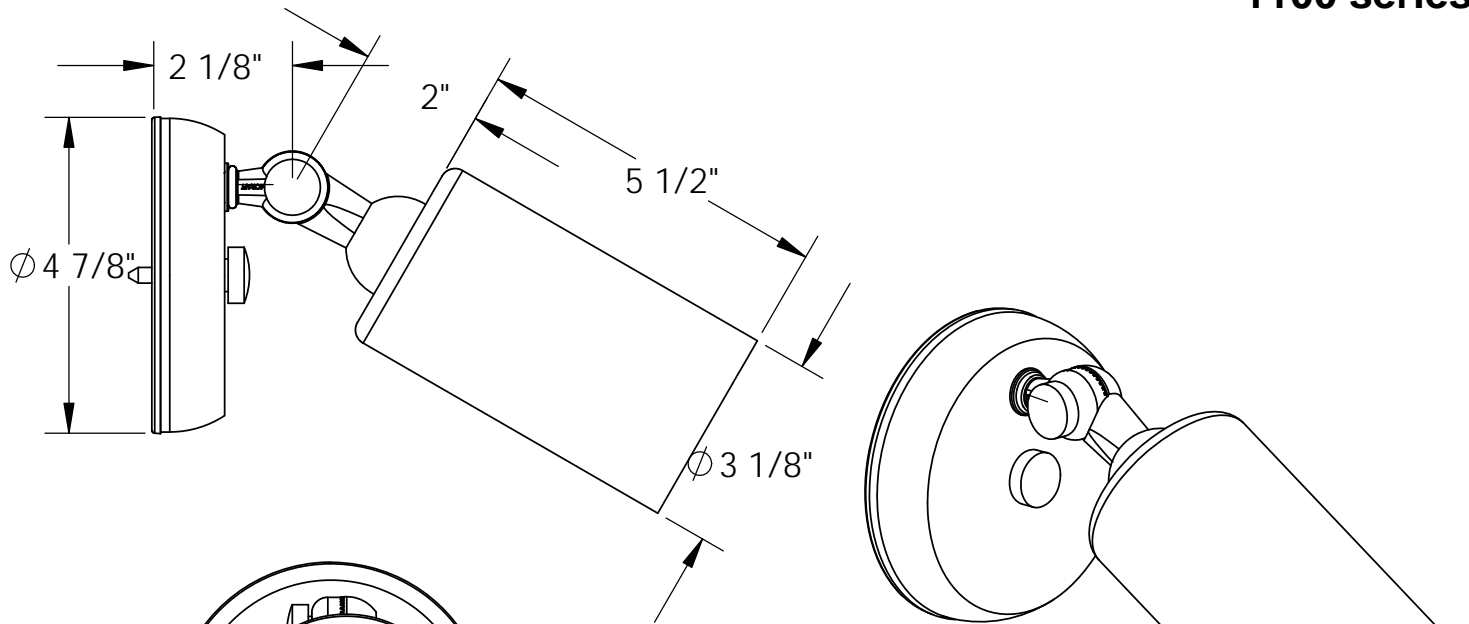

# 1100 series

- 1100 - Gray
- 1101 - Black
- 1102 - White
- 1104 - Satin aluminum
- 1106 - Bronze

Maximum angle

Use with Maximum  
75 Watt type BR-20  
lamp

**These fixtures are also  
available with GU-24  
lampholders**

Suitable for wet locations  
when aimed below the  
horizontal and caulked  
to the mounting surface