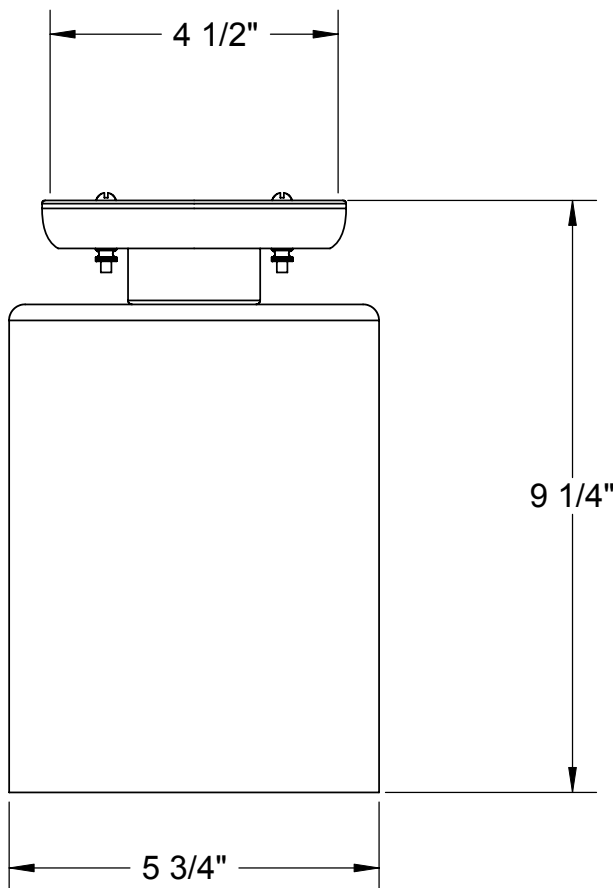

120 series R-30 ceiling down light

- #120 Grey
- #121 Black
- #122 White
- #126 Bronze

Other finishes
on special order

Top view

Maximum 150 Watt
PAR or BR-40

Bottom view

White inside

Remcraft Lighting Products