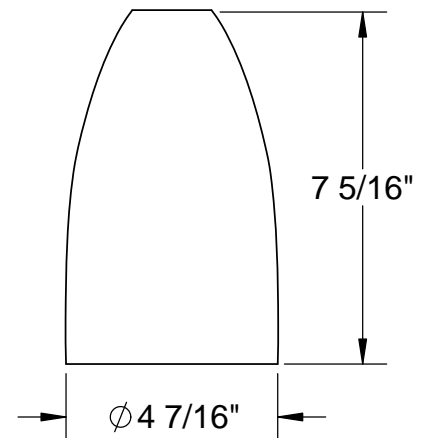

2070 series

Cat. No.	Finish
2072	White
2074	Satin aluminum
2076	Bronze

Other finishes on special order

Canopy 5" diameter x 1" deep

Use with Par 30 or BR 30 lamps to 100 watts

Remcraft Lighting Products

12870 NW 45th Avenue Miami, FL 33054 USA