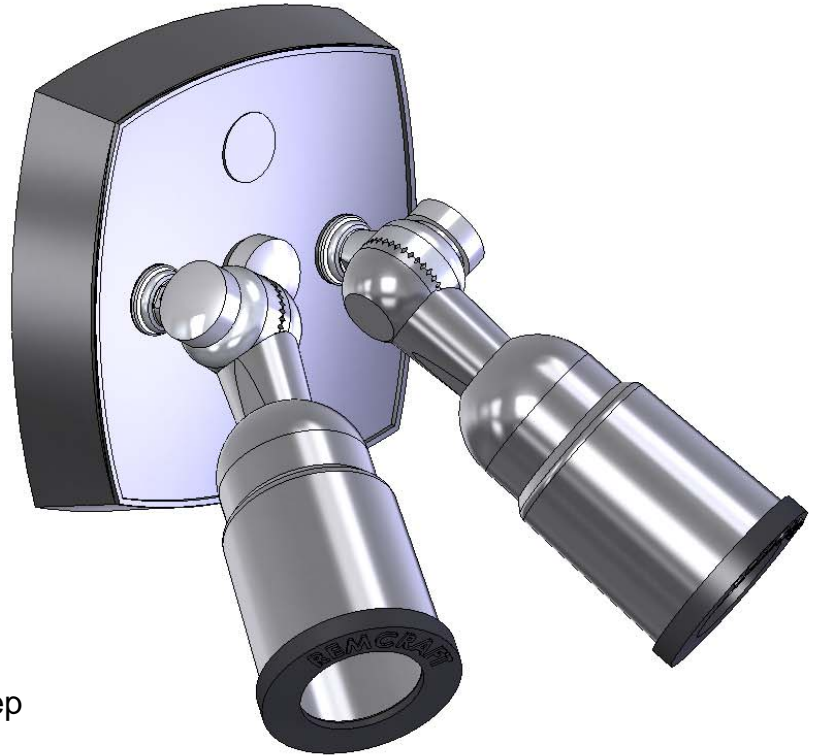

Accommodates 2 PAR-38 Lamps
up to 150 watts each

Canopy is 5.2" square x 1" deep

Installation Notes

- 1) When used in wet locations caulk with a silicone type compound to provide a watertight seal between this fixture and the mounting surface.
- 2) When used in wet locations install on a covered ceiling or sidewall only
- 3) When used in wet locations aim below the horizontal
- 4) When relamping be sure to reinstall the black rubber lamp gaskets