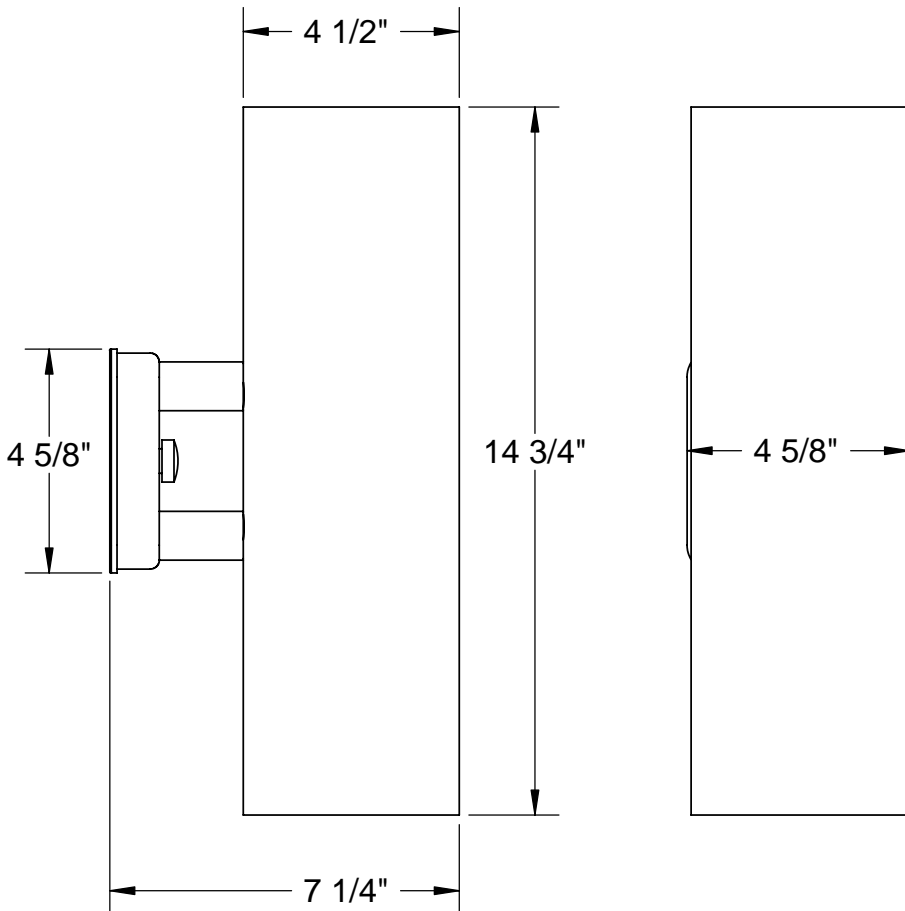

## Models

**310 Series** (Open top)  
Damp Locations  
2 PAR-30 or R-30 lamps  
Max. 100 Watts each

**310-RS Series** (Rain Shield)  
Wet Locations  
2 PAR-30 or R-30 lamps  
Max. 75 Watts each

**310-LS Series** (Light Shield)  
Wet Locations  
1 PAR-30 or R-30 lamp  
Max. 100 Watts