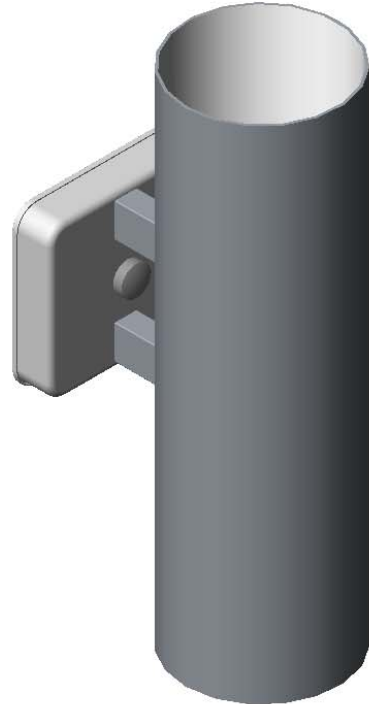

310 series

Accessories

- RS - Rain Shield
  Clear Glass
- LS - Light Shield
  Opaque Metal

Finishes

- 310 - Grey
- 311 - Black
- 312 - White
- 314 - Sat. Alum
- 316 - Bronze

Models

310 Series (Open top)
Damp Locations
2 PAR-30 or R-30 lamps
Max. 100 Watts each

310-RS Series (Rain Shield)
Wet Locations
2 PAR-30 or R-30 lamps
Max. 75 Watts each

310-LS Series (Light Shield)
Wet Locations
1 PAR-30 or R-30 lamp
Max. 100 Watts

Remcraft Lighting Products