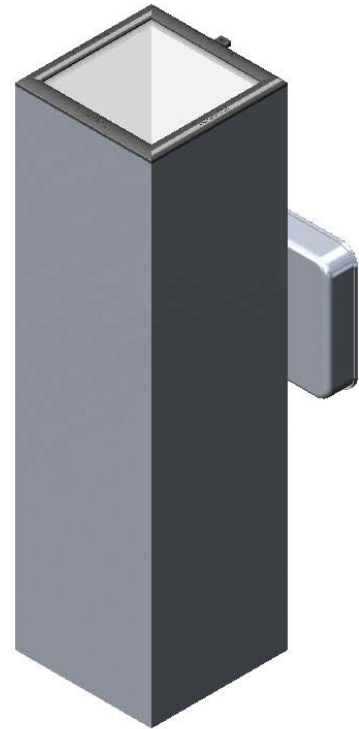

These fixtures are available with the following options

Finish - Black, White, Satin Aluminum, Bronze
Style - Open, With Light Shield, With Rain Shield
Lampholders - Medium base or GU-24

See Sheet 2 for details

Fixtures with Rain Shield or Light Shield are UL Listed for Wet Locations - Open fixtures are Listed for Damp Locations

720 series (Shown with Rain Shield)

Remcraft Lighting Products

12870 NW 45th Avenue Miami, FL 33054 USA

03/05/13

SHEET 1 OF 2

Standard fixtures - for medium base lamps

Finish		Open	Light Shield	Rain Shield
Black	Catalog #	721	721-LS	721-RS
	Location	Damp locations	Wet locations	Wet locations
	Lamps	2 100 watt R-30	1 100 watt R-30	2 75 watt R-30
White	Catalog #	722	722-LS	722-RS
	Location	Damp locations	Wet locations	Wet locations
	Lamps	2 100 watt R-30	1 100 watt R-30	2 75 watt R-30
Satin Aluminum	Catalog #	724	724-LS	724-RS
	Location	Damp locations	Wet locations	Wet locations
	Lamps	2 100 watt R-30	1 100 watt R-30	2 75 watt R-30
Bronze	Catalog #	726	726-LS	726-RS
	Location	Damp locations	Wet locations	Wet locations
	Lamps	2 100 watt R-30	1 100 watt R-30	2 75 watt R-30