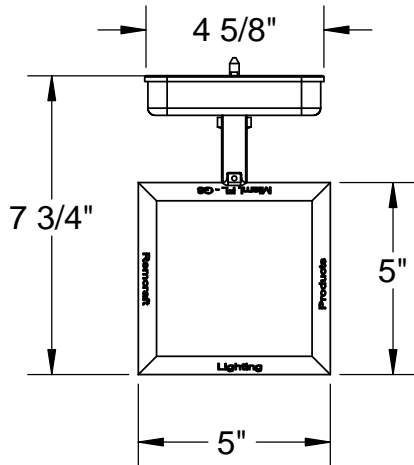

Fixtures with Rain Shield or Light Shield are UL Listed for Wet Locations - Open fixtures are Listed for Damp Locations

720 series (Shown with Rain Shield)

Remcraft Lighting Products

12870 NW 45th Avenue Miami, FL 33054 USA